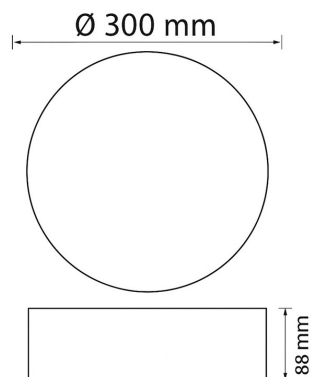

Technical drawing

Specifications subject to technical changes.