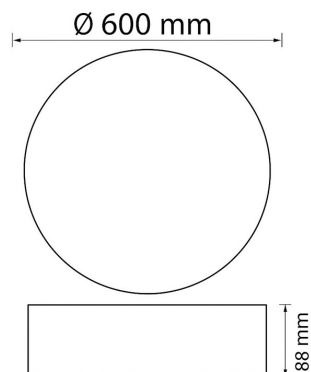

Technical drawing

Specifications subject to technical changes.