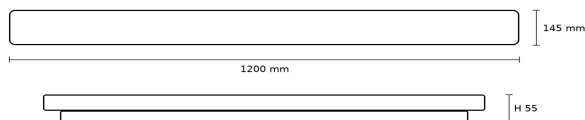

Key features

- Sleek linear design with uniform light distribution
- Length 1200 mm
- High luminous output with efficient LED technology
- Slim profile for modern interiors
- Suitable for ceiling mounting

Technical specifications

Input voltage	220–240 V AC	Length	1200 mm
Driver	Internal	Width	145 mm
Power factor	≥ 0.95	Height	55 mm
Power	20 W / 30 W / 38 W	Mounting	Ceiling
Luminous flux	2000 / 2900 / 3850 lm	IP rating	IP20
Colour temperature	3000K / 4000K	Certification	CE, RoHS
CRI	≥ 80	Warranty	5 years
Beam angle	120°		

Technical drawing

Stripe Trim N2 1200

Specifications subject to technical changes.