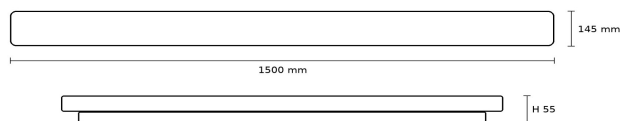

Technical drawing

Stripe Trim N2 1500

Specifications subject to technical changes.